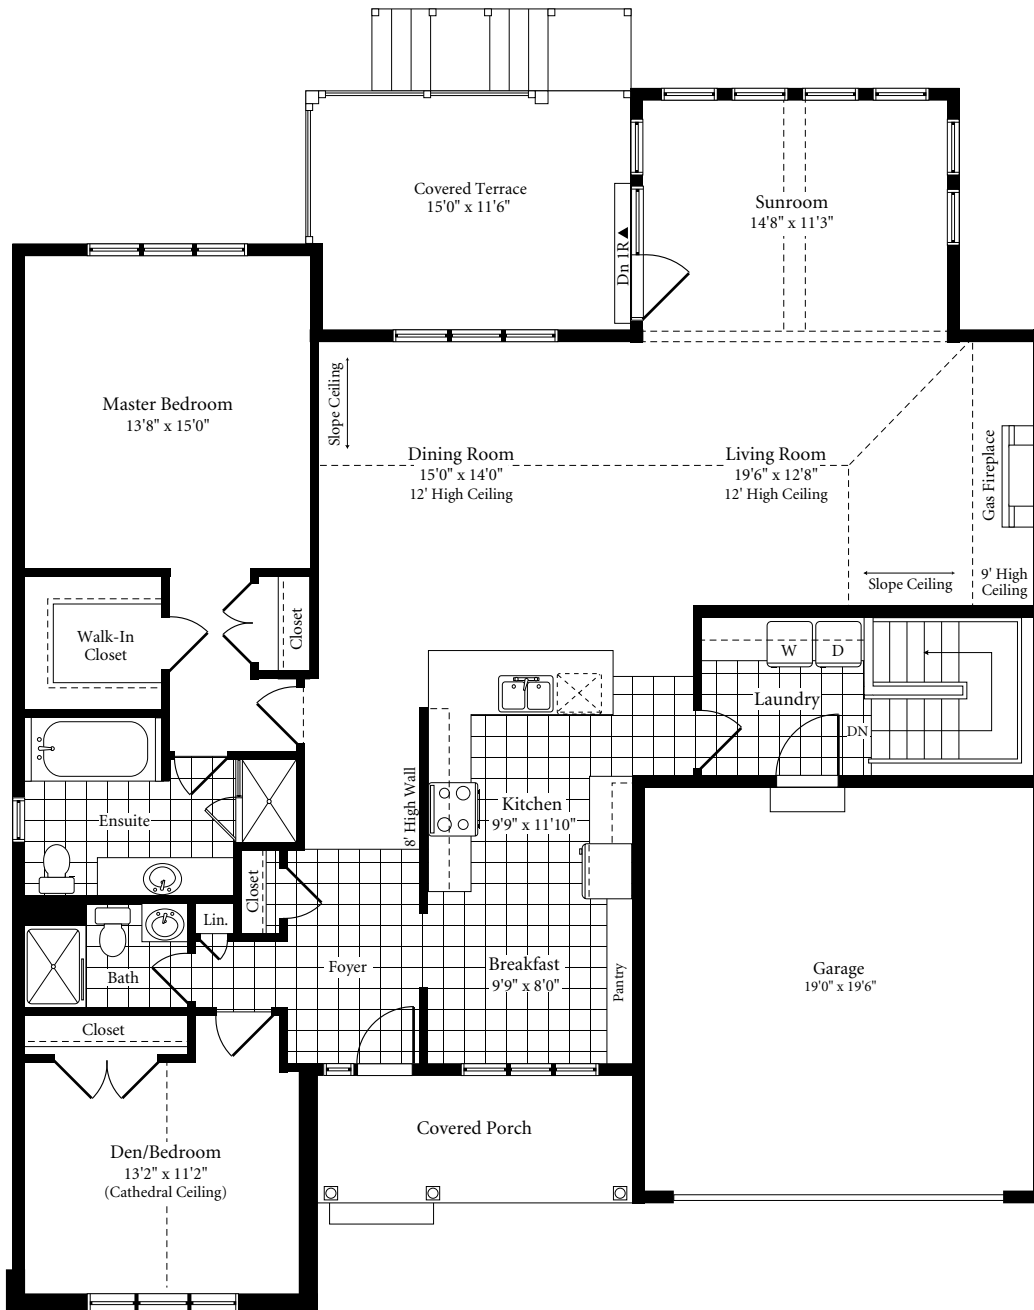

Ridgeway by the Lake

The Tradewind Lot 345 • Main Floor • 1907 sq. ft.
www.blythwoodhomes.ca • 1.866.422.6610