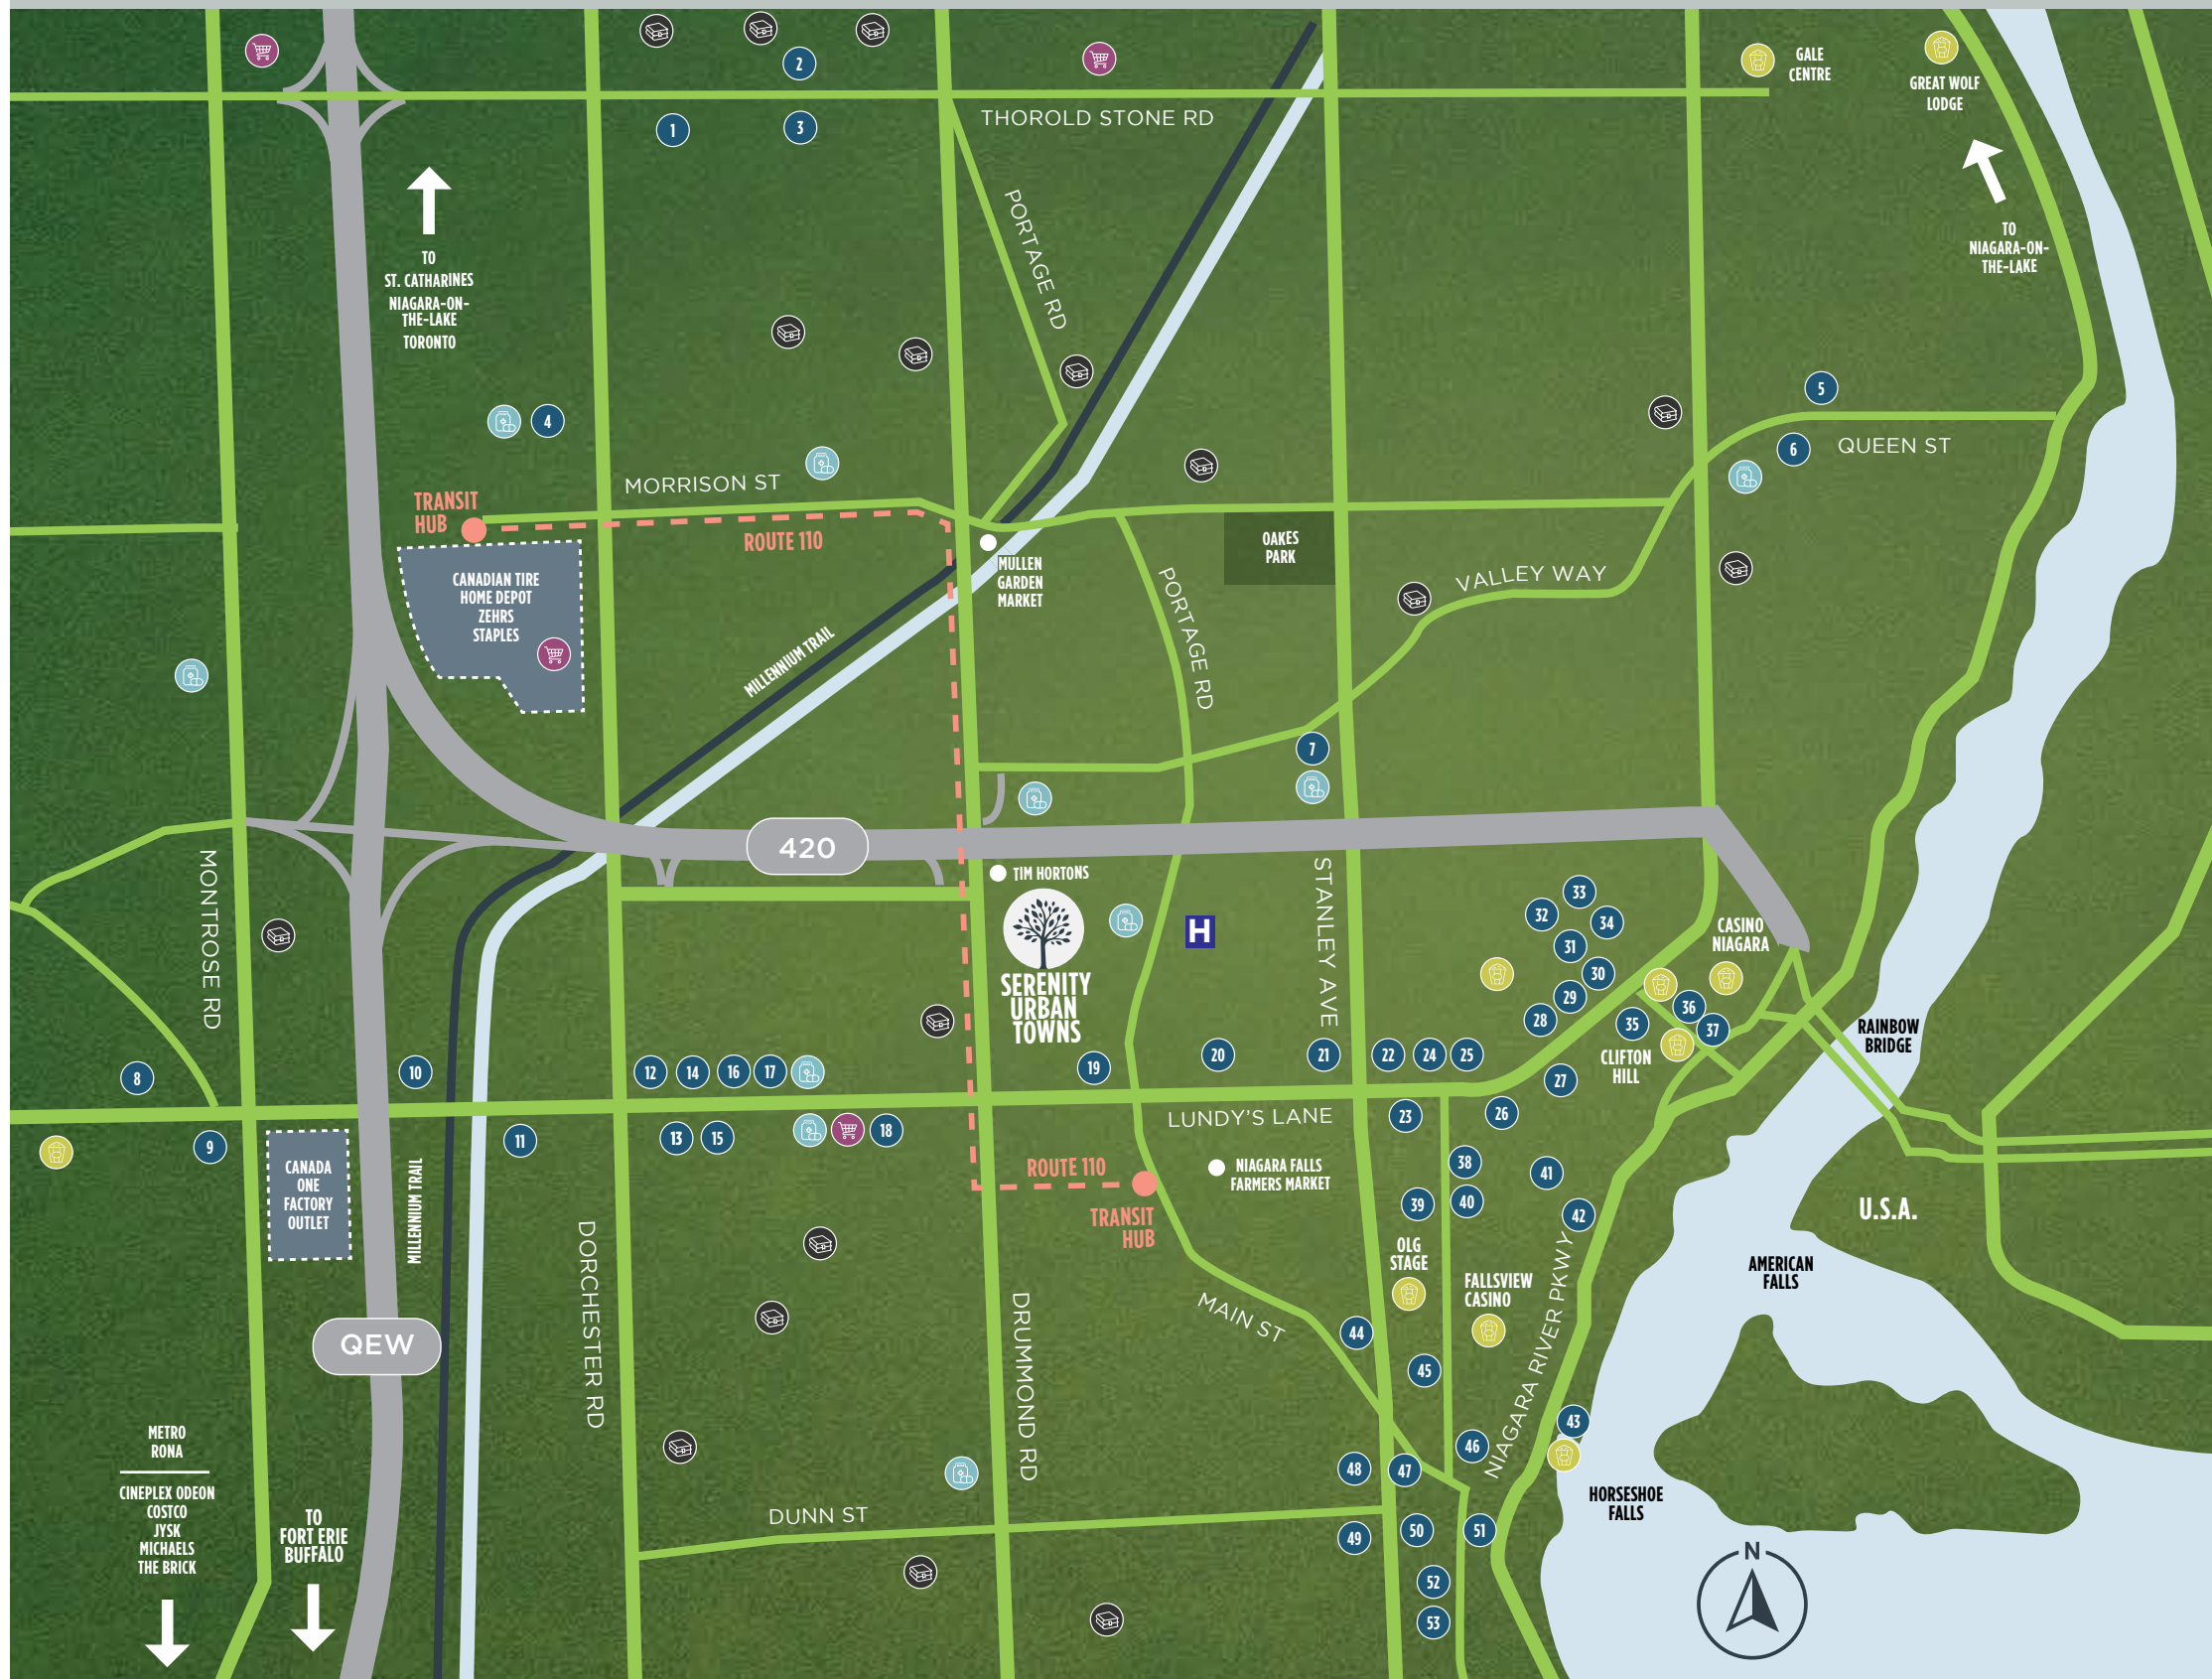

A Serene Cul-de-Sac Close to All the Action!

NEARBY AMENITIES

- Entertainment
- Medical/Pharmacy
- Grocery
- School

RESTAURANTS

- | | | |
|-------------------------|--------------------------------------|---------------------------------------|
| 1 Chuck's Roadhouse | 19 Royal Dosa Hut | 36 Ruby Tuesday |
| 2 Jal Mahal | 20 Big Texas | 37 Rainforest Cafe |
| 3 Far East Chinese | 21 Napoli Ristorante | 38 Margaritaville |
| 4 Boston Pizza | 22 Al Macs Buffet | 39 Brasa Steakhouse |
| 5 Grand Central Sports | 23 Bravo Halal | 40 Shoeless Joe's |
| 6 Taps Brewhouse | 24 Chuck's Roadhouse | 41 Skylon Tower Revolving Dining Room |
| 7 Clancy's | 25 Four Brother Cucina | 42 Queen Victoria Place |
| 8 Strada West | 26 The Keg | 43 Table Rock Restaurant |
| 9 Mick & Angelo's | 27 Outback Steakhouse | 44 Taco N Tequila |
| 10 Wind Japanese & Thai | 28 Mama Mia's | 45 TGI Friday's |
| 11 Falls Manor | 29 Antica Italian Ristorante | 46 Applebee's |
| 12 Johnny Rocco's | 30 Montanas | 47 My Cousin Vinny's |
| 13 Carpaccio | 31 Yank's Bar & Grill | 48 Frontier Smokehouse |
| 14 Micah Bistro | 32 Spicy Olive | 49 Zappi's Pizza |
| 15 Flying Saucer | 33 Dhaba by the Falls | 50 Outback Steakhouse |
| 16 The Blind Pig | 34 Maharaja Grand Indian Fine Dining | 51 Morton's Grille |
| 17 East Izakaya | 35 Kelsey's Roadhouse | 52 Turtle Jack's |
| 18 Doc Magilligan's | | 53 Milestones |

WALK SCORE

75
VERY WALKABLE

BIKE SCORE

58
BIKEABLE