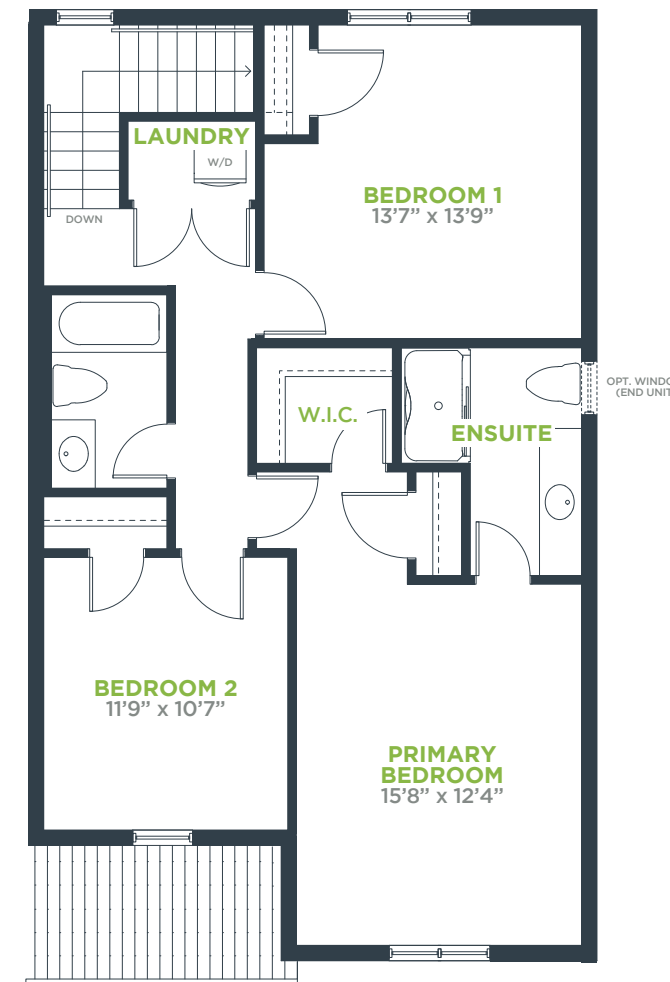

THE OASIS

1605 sq.ft.

MAIN FLOOR
675 SQ.FT.

SECOND FLOOR
930 SQ.FT.

BASEMENT
350 SQ.FT.