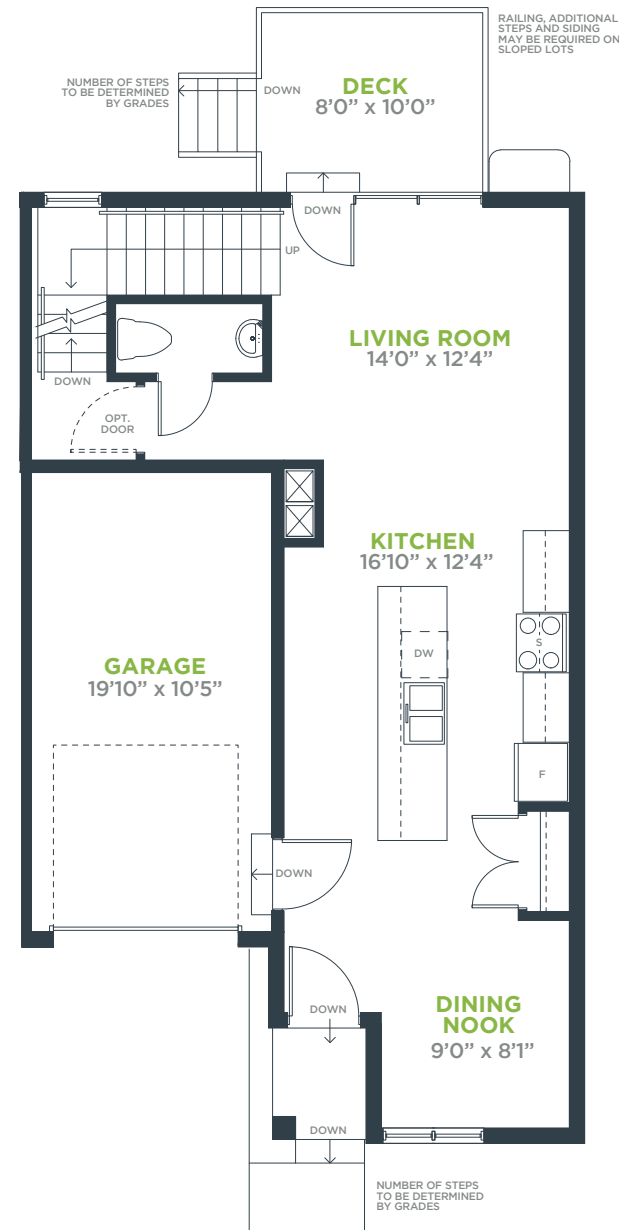

THE OASIS

1605 sq.ft.

MAIN FLOOR
675 SQ.FT.

SECOND FLOOR
930 SQ.FT.

BASEMENT
350 SQ.FT.