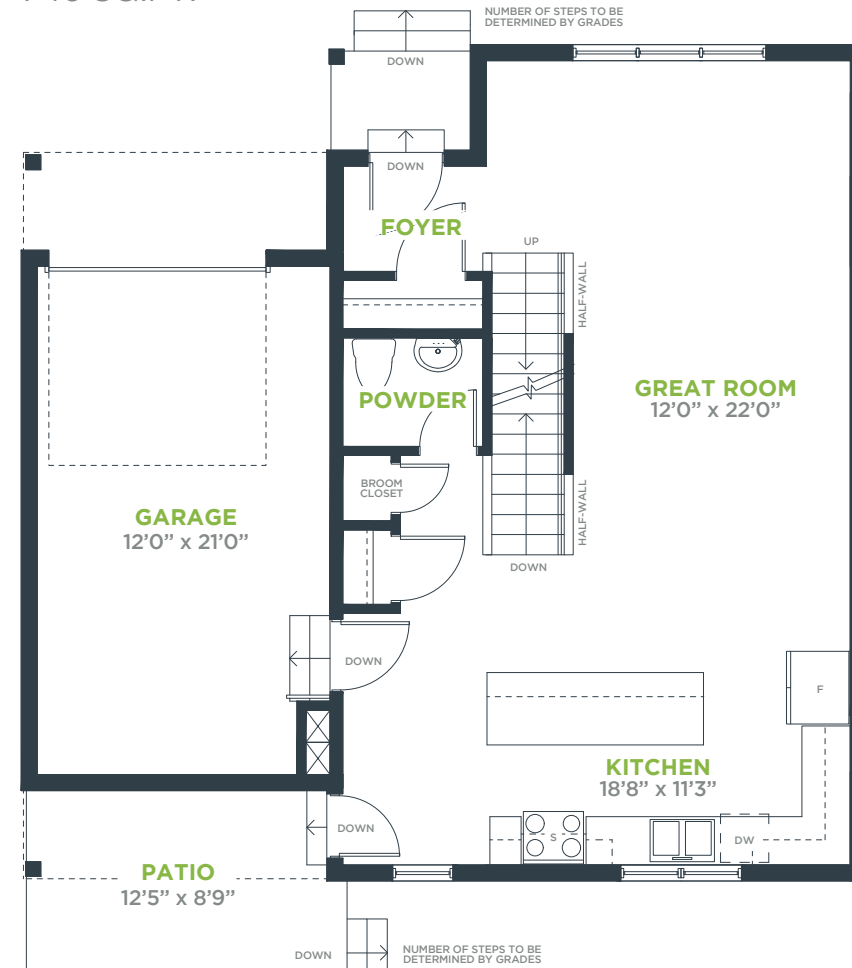

THE ESSENCE

1742 sq.ft.

UNITS 10, 11, 12

MAIN FLOOR
746 SQ.FT.

SECOND FLOOR
996 SQ.FT.

BASEMENT
538 SQ.FT.