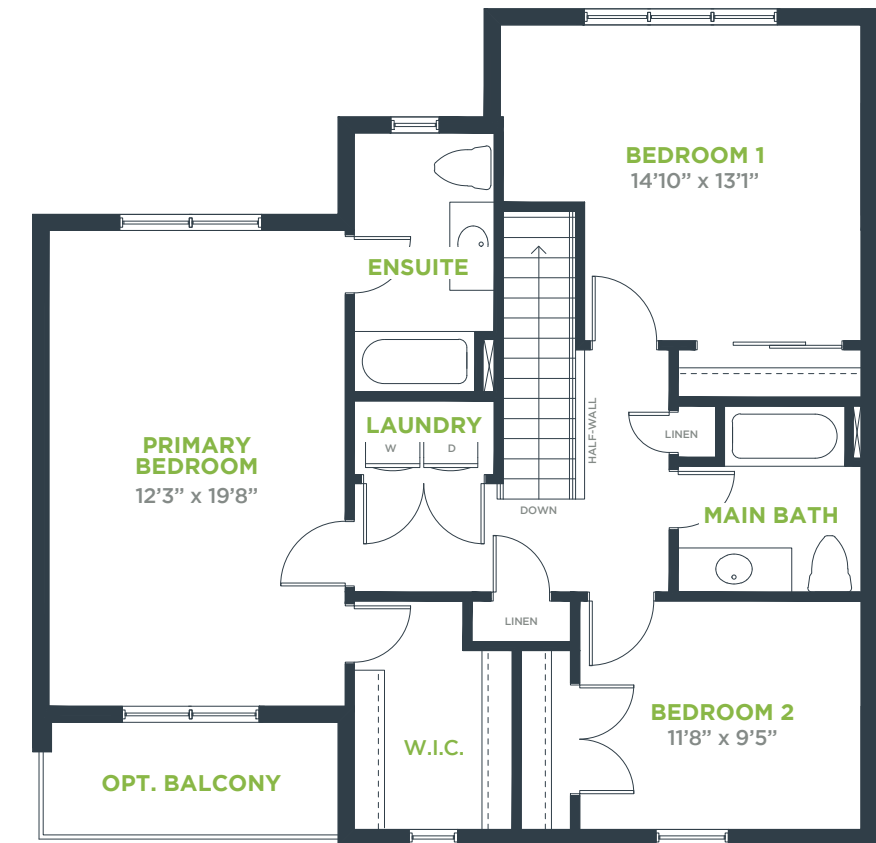

THE ESSENCE

1742 sq.ft.

UNITS 10, 11, 12

MAIN FLOOR
746 SQ.FT.

SECOND FLOOR
996 SQ.FT.

BASEMENT
538 SQ.FT.