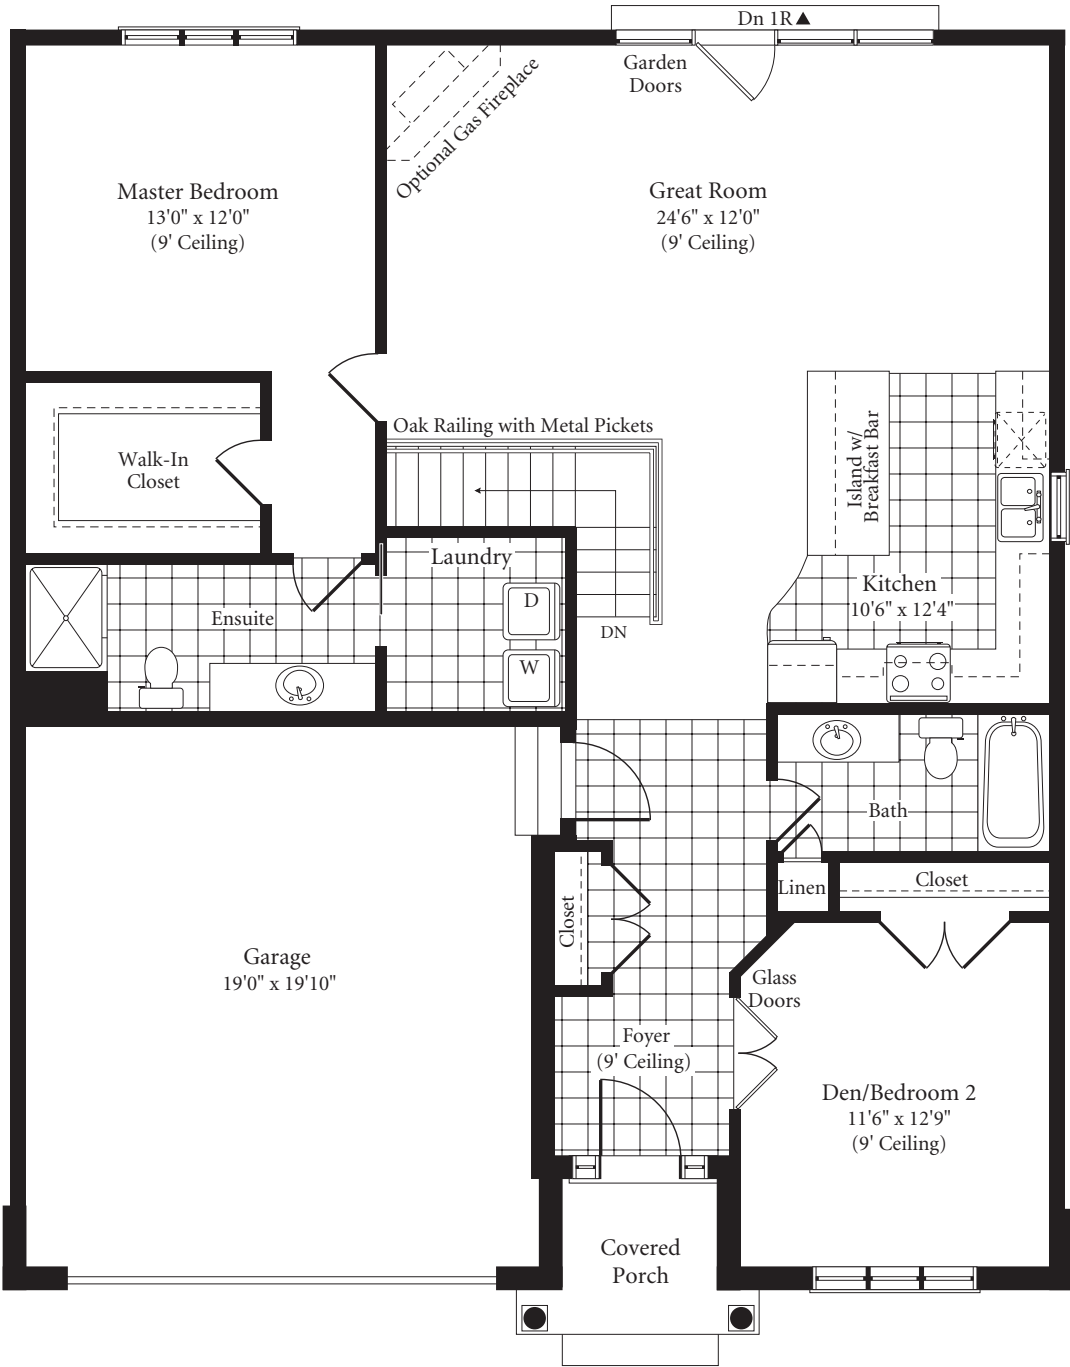

MAGNOLIA B

1390 Square Feet • Optional 655 sq. ft. Basement

MAIN FLOOR
1390 SQ. FT.

**OPTIONAL
FINISHED
BASEMENT**
655 SQ. FT.

All dimensions are approximate and generally comprise the greater width by the greater length. Actual usable floor area may vary from that stated, which includes open areas and areas finished below grade where applicable. Elevation renderings are Artists' concepts and may vary according to floor plan configurations. See Sales Representative for details. E & OE.