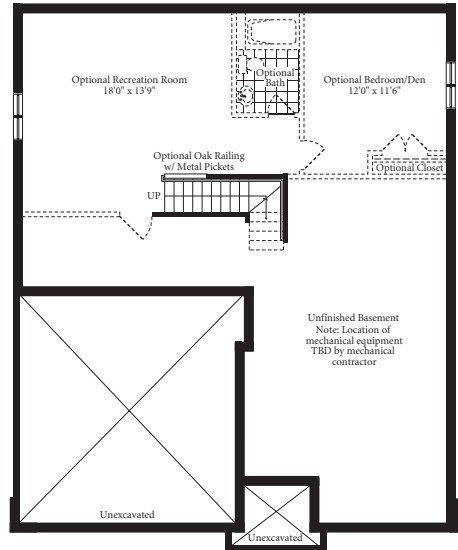

MAGNOLIA B

1390 Square Feet • Optional 655 sq. ft. Basement

MAIN FLOOR
1390 SQ. FT.

**OPTIONAL
FINISHED
BASEMENT**
655 SQ. FT.

All dimensions are approximate and generally comprise the greater width by the greater length. Actual usable floor area may vary from that stated, which includes open areas and areas finished below grade where applicable. Elevation renderings are Artists' concepts and may vary according to floor plan configurations. See Sales Representative for details. E & OE.