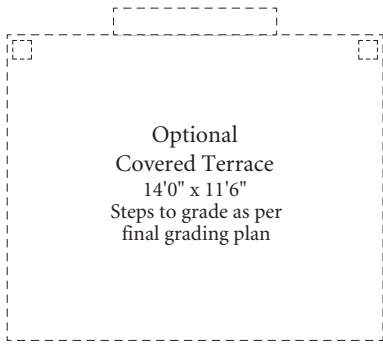

MAGNOLIA B

1390 Square Feet • Optional 655 sq. ft. Basement

MAIN FLOOR
1390 SQ. FT.

**OPTIONAL
FINISHED
BASEMENT**
655 SQ. FT.

All dimensions are approximate and generally comprise the greater width by the greater length. Actual usable floor area may vary from that stated, which includes open areas and areas finished below grade where applicable. Elevation renderings are Artists' concepts and may vary according to floor plan configurations. See Sales Representative for details. E & OE.