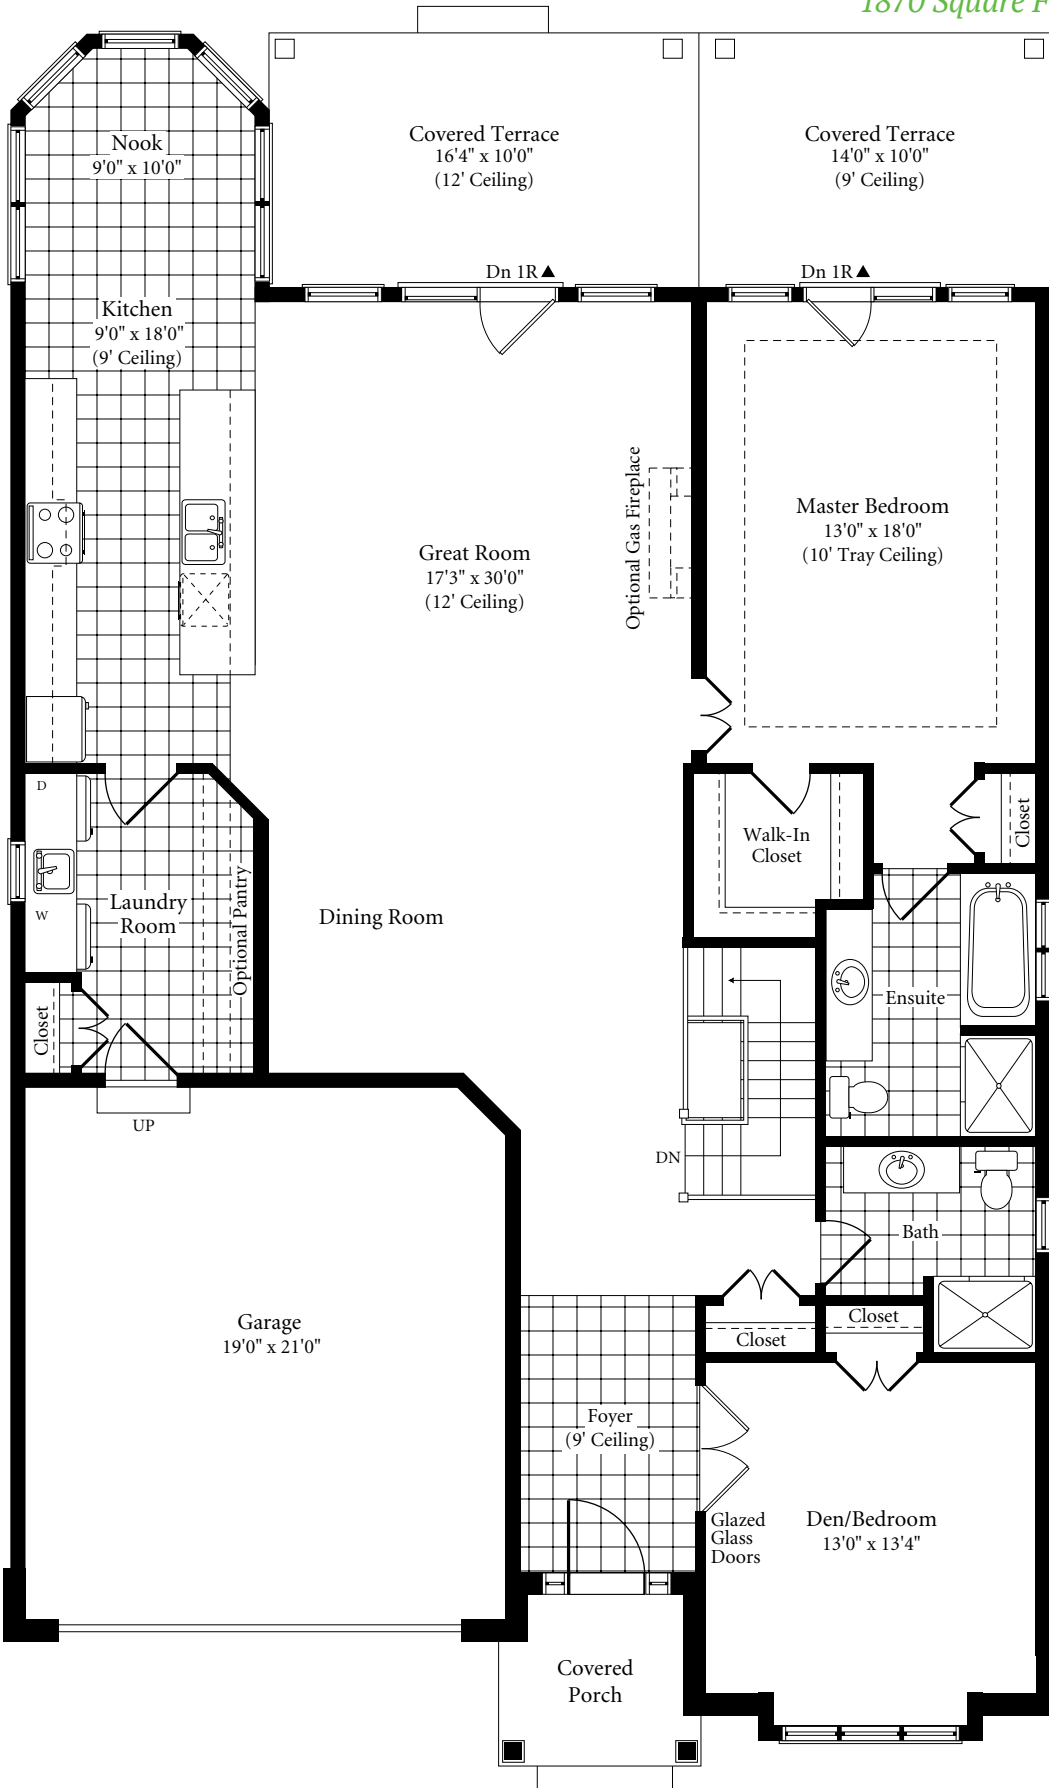

OAK A

1870 Square Feet • Optional 1110 sq. ft. Basement

MAIN FLOOR
1870 SQ. FT.

OPTIONAL
FINISHED
BASEMENT
1110 SQ. FT.

All dimensions are approximate and generally comprise the greater width by the greater length. Actual usable floor area may vary from that stated, which includes open areas and areas finished below grade where applicable. Elevation renderings are Artists' concepts and may vary according to floor plan configurations. See Sales Representative for details. E & OE.