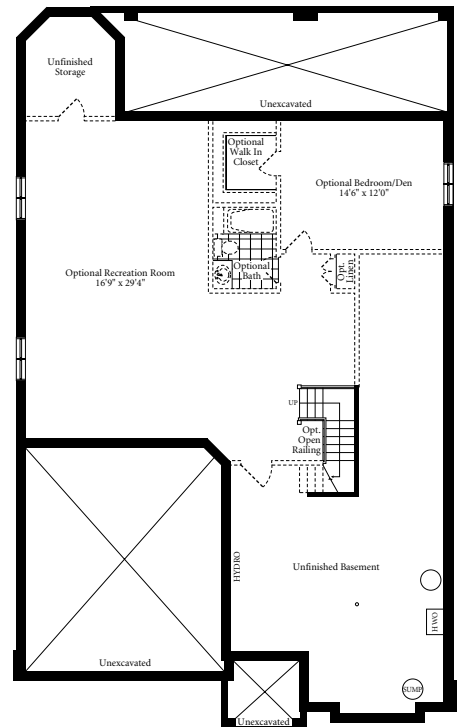

OAK A

1870 Square Feet • Optional 1110 sq. ft. Basement

MAIN FLOOR
1870 SQ. FT.

OPTIONAL
FINISHED
BASEMENT
1110 SQ. FT.

All dimensions are approximate and generally comprise the greater width by the greater length. Actual usable floor area may vary from that stated, which includes open areas and areas finished below grade where applicable. Elevation renderings are Artists' concepts and may vary according to floor plan configurations. See Sales Representative for details. E & OE.