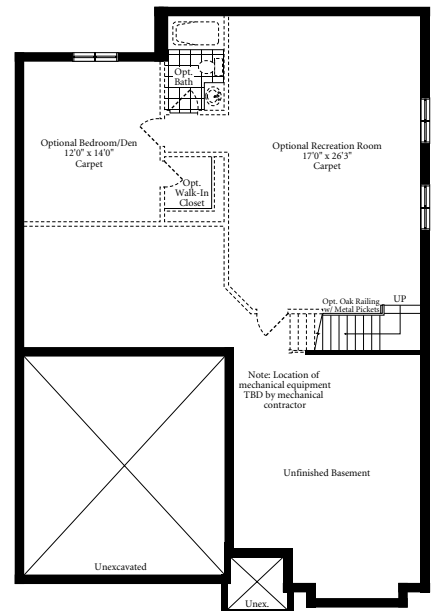

LIMITED EDITION

BIRCH 48

1560 Square Feet
Optional 840 sq. ft. Basement

MAIN FLOOR
1560 SQ. FT.

OPTIONAL
FINISHED
BASEMENT
840 SQ. FT.

All dimensions are approximate and generally comprise the greater width by the greater length. Actual usable floor area may vary from that stated, which includes open areas and areas finished below grade where applicable. Elevation renderings are Artists' concepts and may vary according to floor plan configurations. See Sales Representative for details. E & OE.