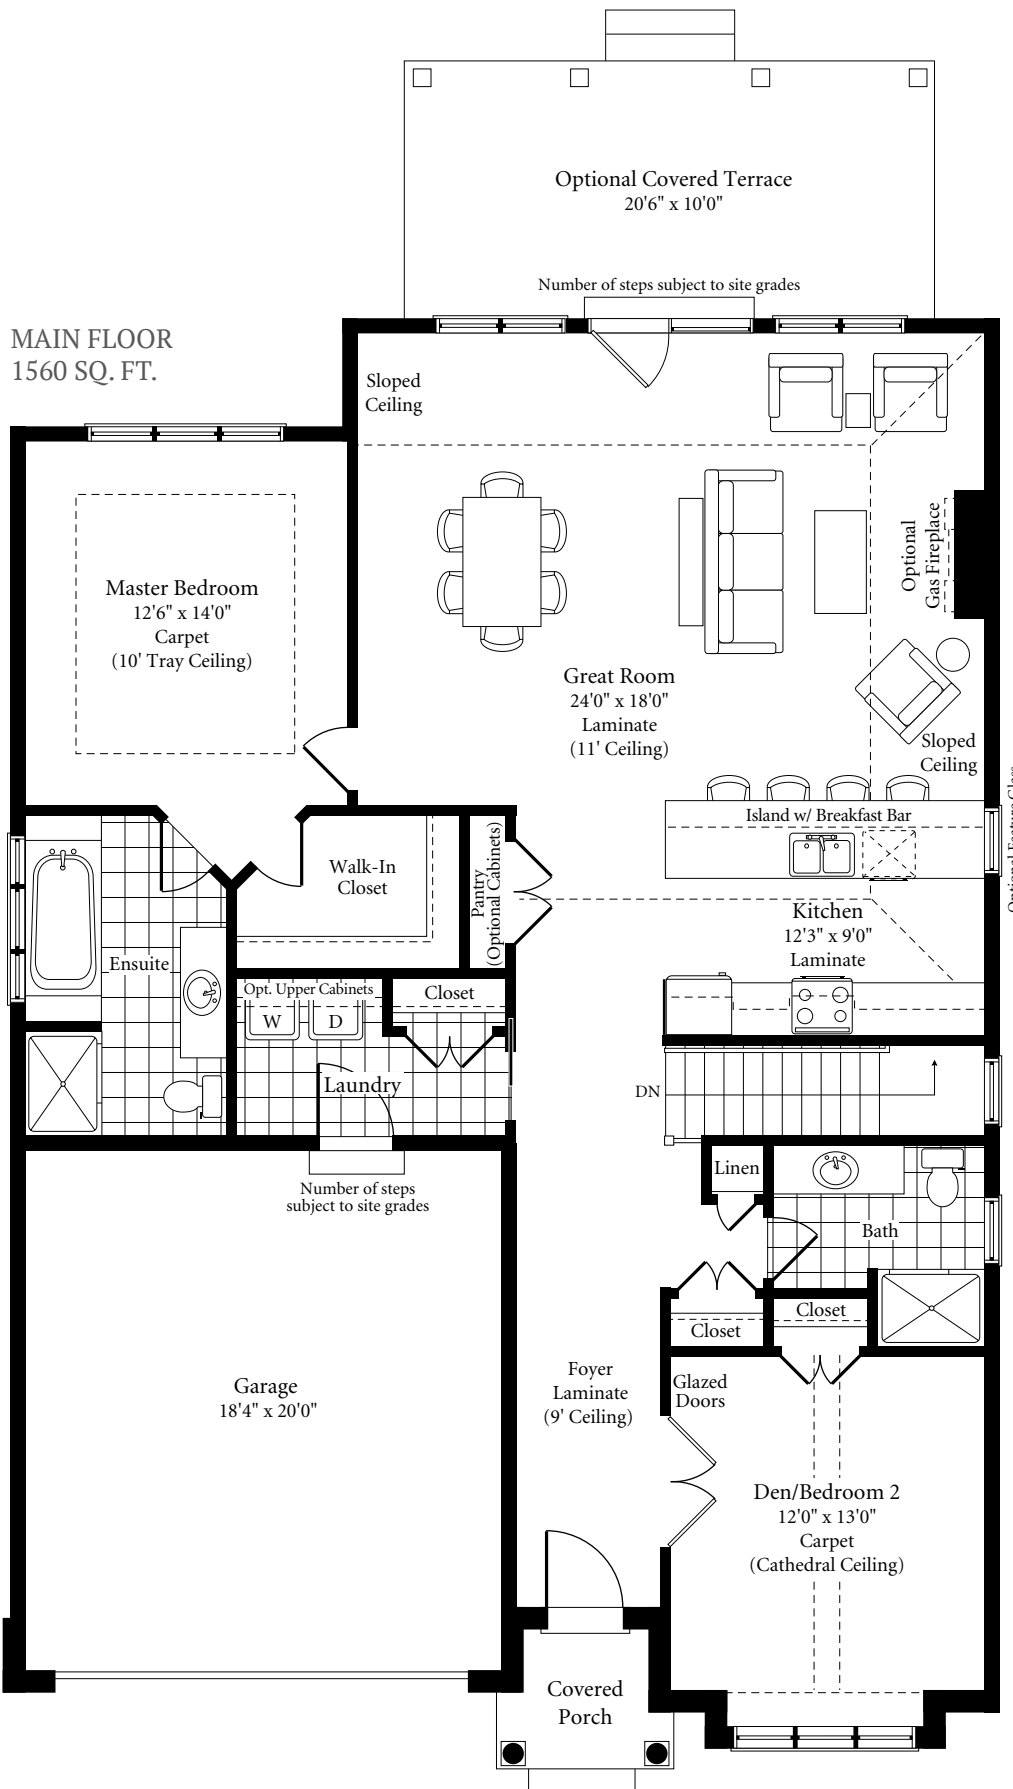

LIMITED EDITION

BIRCH 48

1560 Square Feet
Optional 840 sq. ft. Basement

MAIN FLOOR
1560 SQ. FT.

OPTIONAL
FINISHED
BASEMENT
840 SQ. FT.

All dimensions are approximate and generally comprise the greater width by the greater length. Actual usable floor area may vary from that stated, which includes open areas and areas finished below grade where applicable. Elevation renderings are Artists' concepts and may vary according to floor plan configurations. See Sales Representative for details. E & OE.