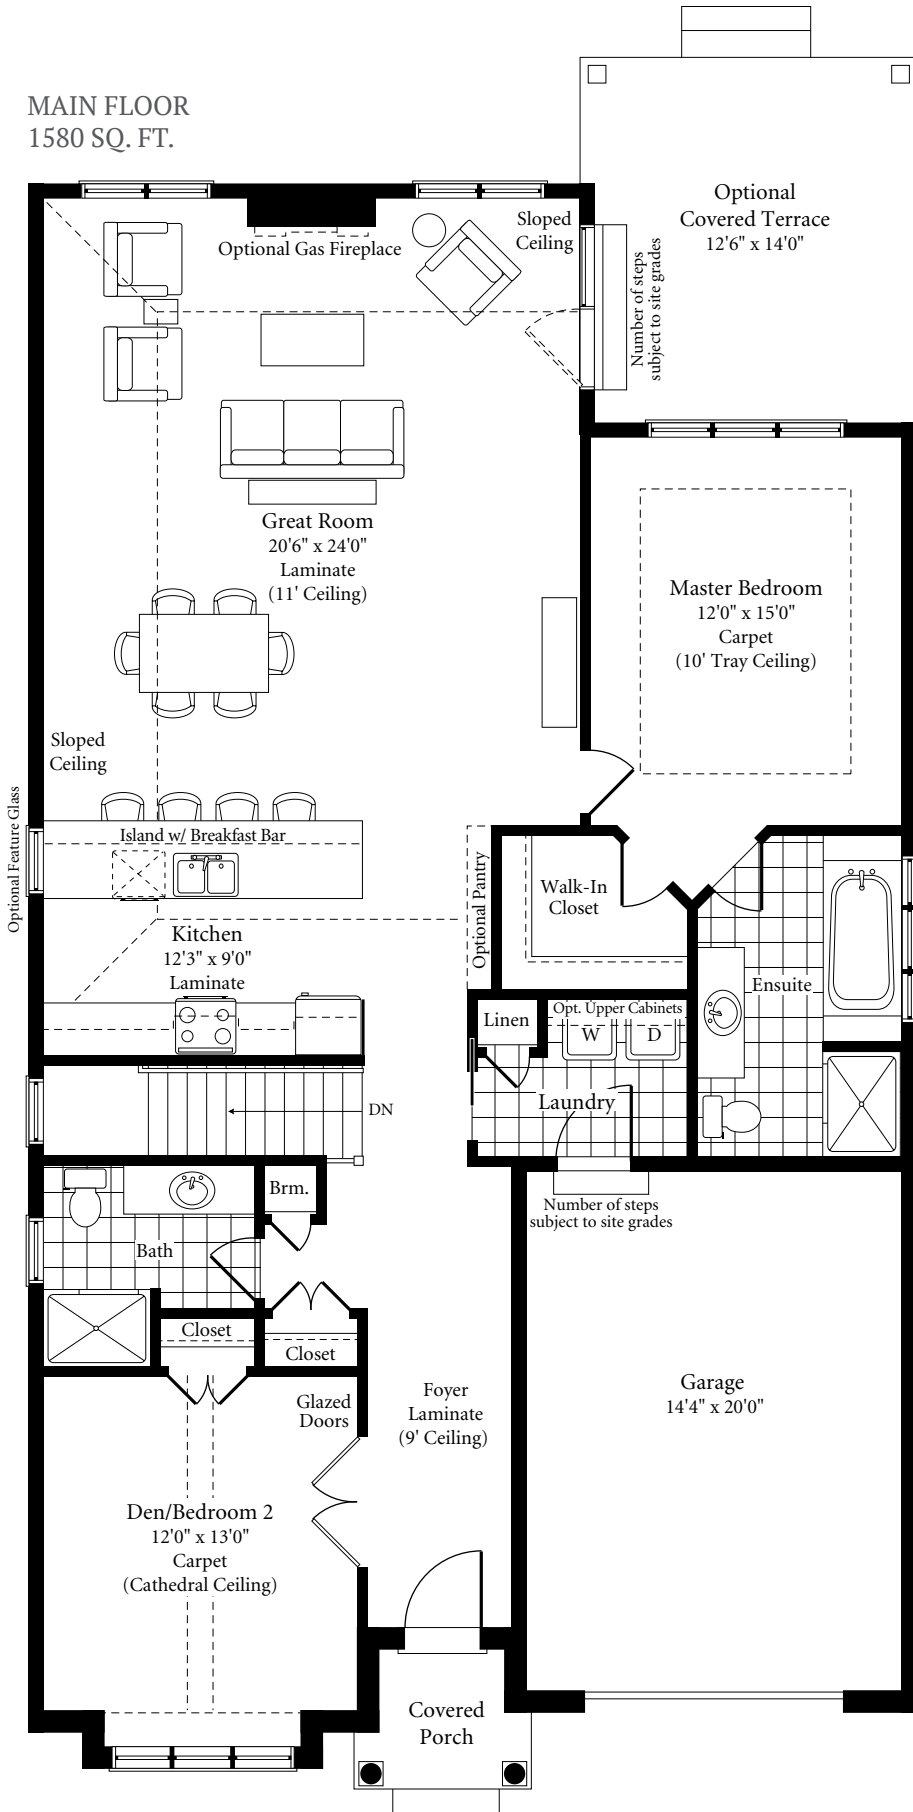

MAIN FLOOR
1580 SQ. FT.

LIMITED EDITION

BIRCH 44

1580 Square Feet
Optional 990 sq. ft. Basement

OPTIONAL FINISHED BASEMENT
990 SQ. FT.

All dimensions are approximate and generally comprise the greater width by the greater length. Actual usable floor area may vary from that stated, which includes open areas and areas finished below grade where applicable. Elevation renderings are Artists' concepts and may vary according to floor plan configurations. See Sales Representative for details. E & OE.