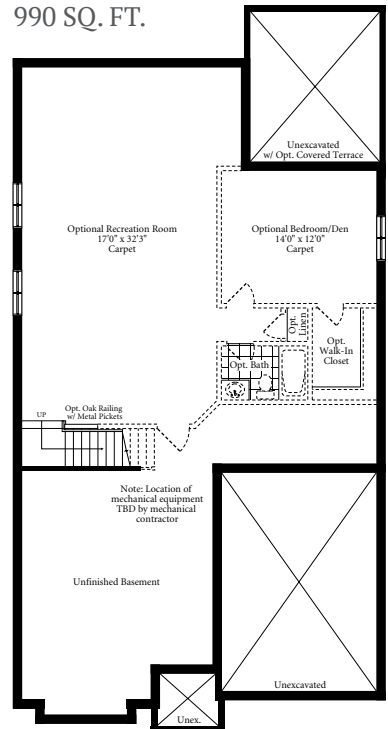

MAIN FLOOR
1580 SQ. FT.

LIMITED EDITION

BIRCH 44

1580 Square Feet
Optional 990 sq. ft. Basement

OPTIONAL FINISHED BASEMENT
990 SQ. FT.

All dimensions are approximate and generally comprise the greater width by the greater length. Actual usable floor area may vary from that stated, which includes open areas and areas finished below grade where applicable. Elevation renderings are Artists' concepts and may vary according to floor plan configurations. See Sales Representative for details. E & OE.