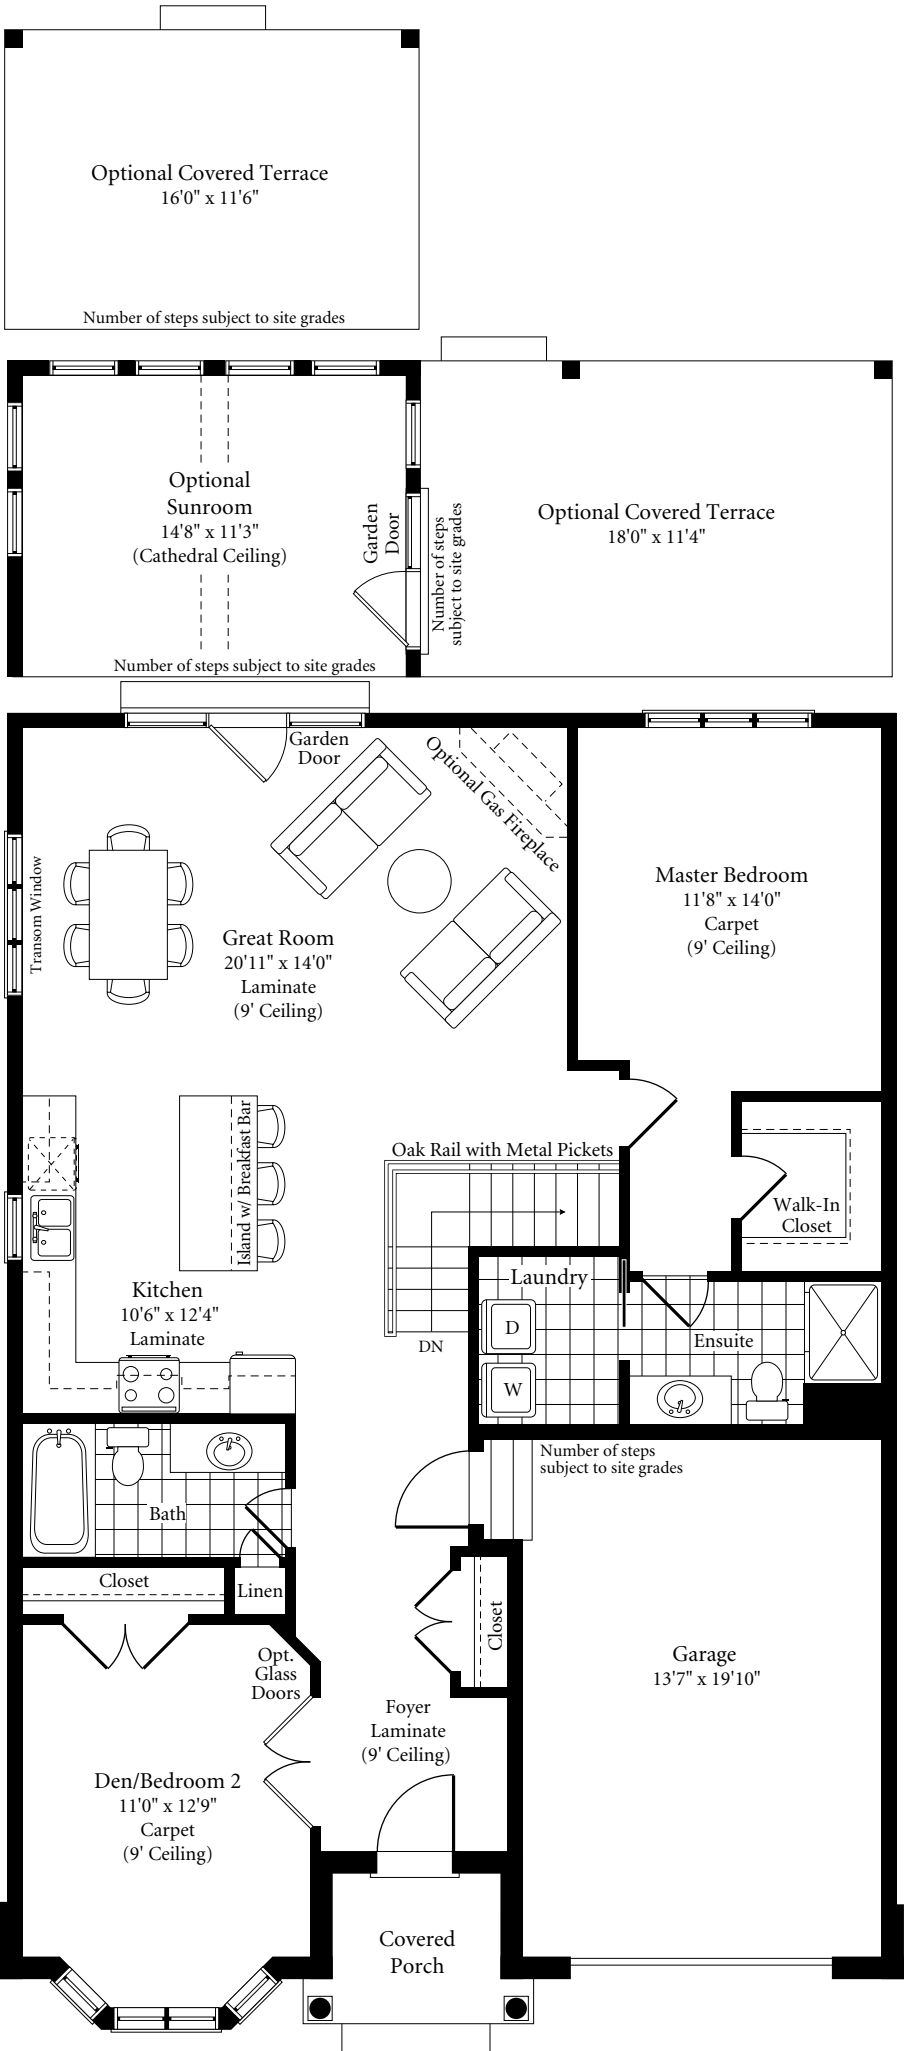

## ASPEN

1330 Square Feet  
Optional 690 sq. ft. Basement

MAIN FLOOR  
1330 SQ. FT.

OPTIONAL  
FINISHED  
BASEMENT  
690 SQ. FT.

All dimensions are approximate and generally comprise the greater width by the greater length. Actual usable floor area may vary from that stated, which includes open areas and areas finished below grade where applicable. Elevation renderings are Artists' concepts and may vary according to floor plan configurations. See Sales Representative for details. E & OE.