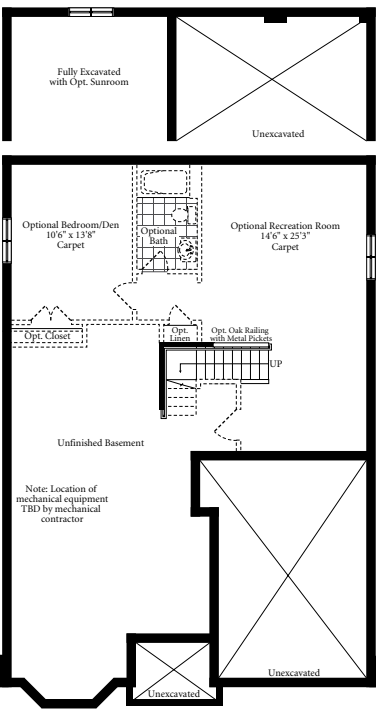

## ASPEN

1330 Square Feet  
Optional 690 sq. ft. Basement

MAIN FLOOR  
1330 SQ. FT.

OPTIONAL  
FINISHED  
BASEMENT  
690 SQ. FT.

All dimensions are approximate and generally comprise the greater width by the greater length. Actual usable floor area may vary from that stated, which includes open areas and areas finished below grade where applicable. Elevation renderings are Artists' concepts and may vary according to floor plan configurations. See Sales Representative for details. E & OE.