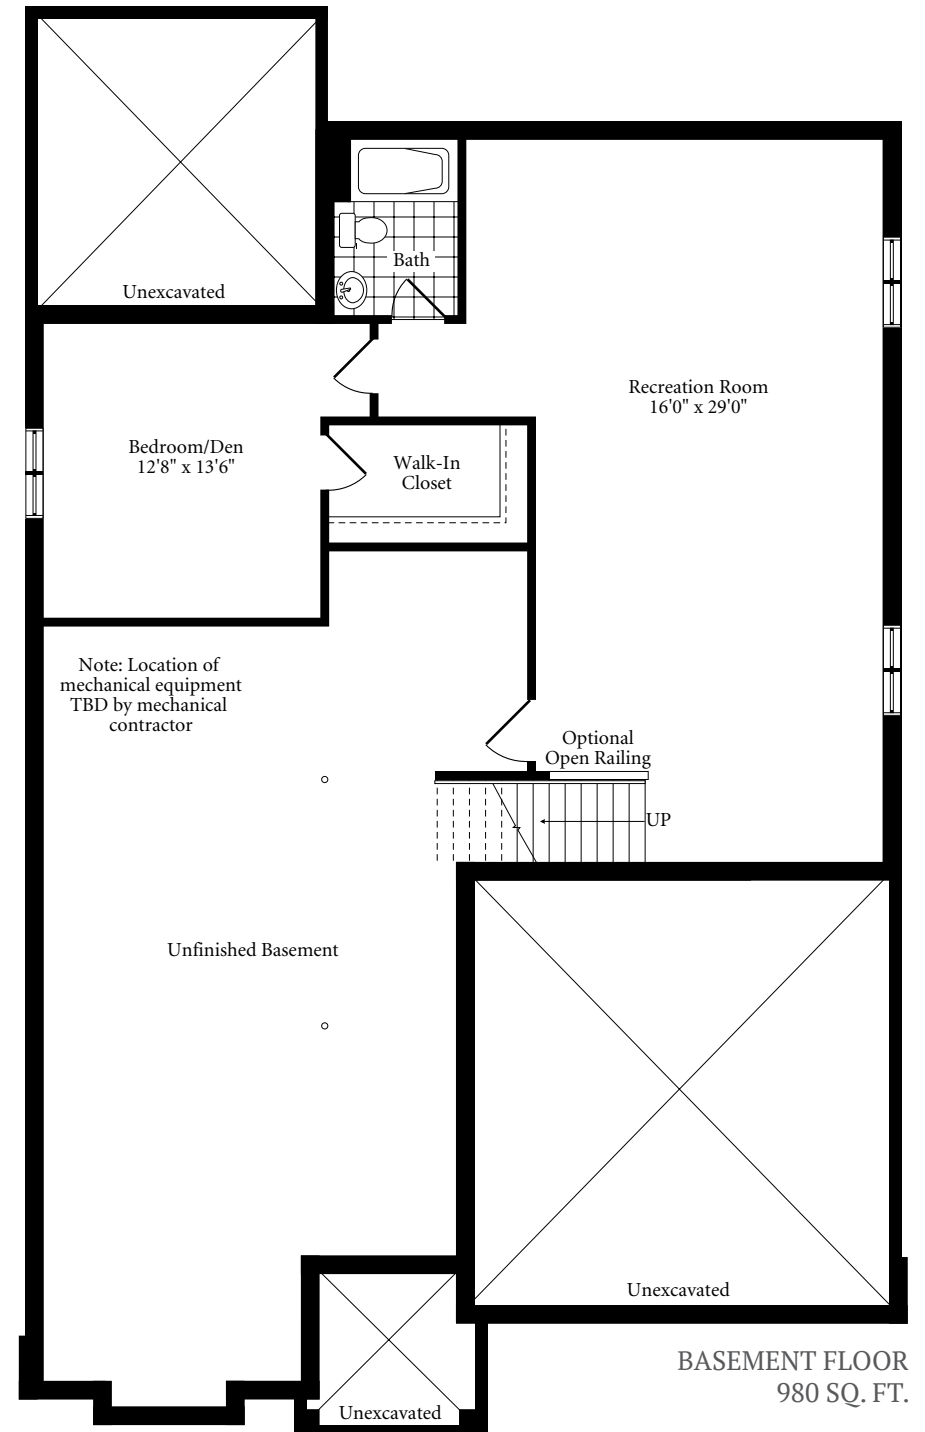

## NORTH SHORE DRIVE CUSTOM HOME

*1839 square feet plus 980 sq. ft. finished Basement*

*3464 North Shore Drive • Lot Size: 66' x 135'*

Ken Burden & Carolyn Thomson, Sales Associates

[www.blythwoodhomes.ca](http://www.blythwoodhomes.ca) • 1-866-422-6610 • [kenandcarolyn@blythwoodhomes.ca](mailto:kenandcarolyn@blythwoodhomes.ca)

All dimensions are approximate and generally comprise the greater width by the greater length. Actual usable floor area may vary from that stated, which includes open areas and areas finished below grade where applicable. Elevation renderings are Artists' concepts and may vary according to floor plan configurations. Prices subject to change without notice. See Sales Representative for details. E & OE.