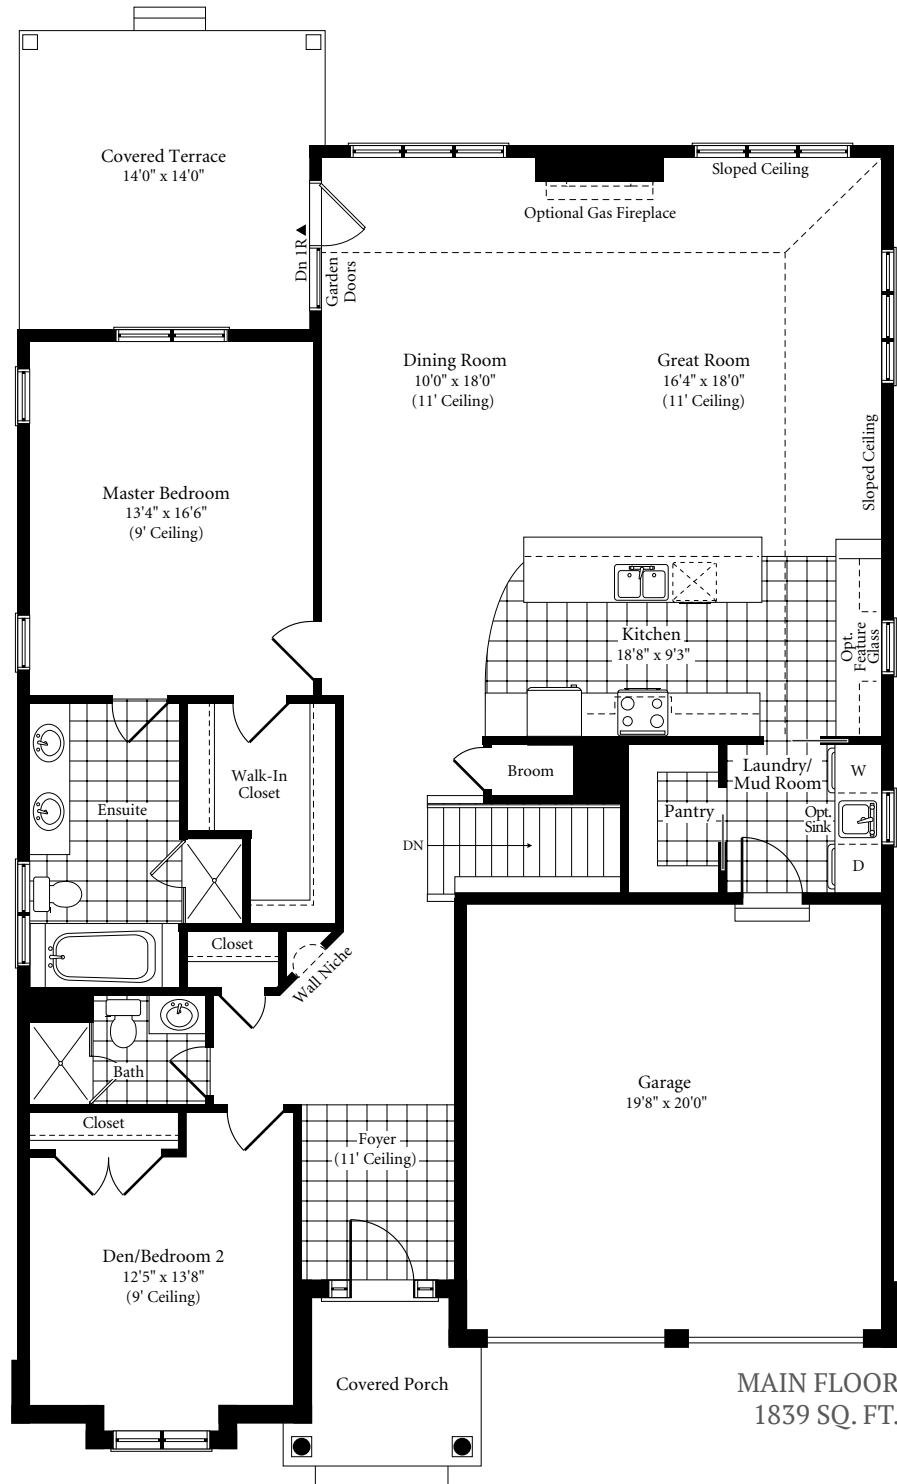

## NORTH SHORE DRIVE CUSTOM HOME

*1839 square feet plus 980 sq. ft. finished Basement*

*3464 North Shore Drive • Lot Size: 66' x 135'*

Ken Burden & Carolyn Thomson, Sales Associates

[www.blythwoodhomes.ca](http://www.blythwoodhomes.ca) • 1-866-422-6610 • [kenandcarolyn@blythwoodhomes.ca](mailto:kenandcarolyn@blythwoodhomes.ca)

All dimensions are approximate and generally comprise the greater width by the greater length. Actual usable floor area may vary from that stated, which includes open areas and areas finished below grade where applicable. Elevation renderings are Artists' concepts and may vary according to floor plan configurations. Prices subject to change without notice. See Sales Representative for details. E & OE.