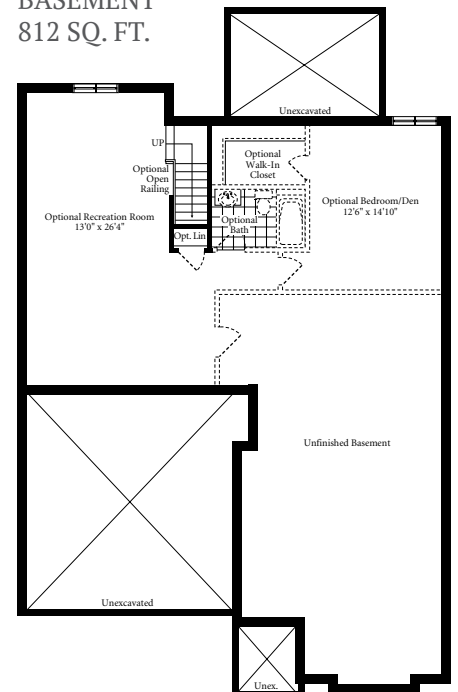

LINDEN INTERIOR UNIT

1552 Square Feet • Optional 812 sq. ft. Basement

MAIN FLOOR
1552 SQ. FT.

OPTIONAL
FINISHED
BASEMENT
812 SQ. FT.

All dimensions are approximate and generally comprise the greater width by the greater length. Actual usable floor area may vary from that stated, which includes open areas and areas finished below grade where applicable. Elevation renderings are Artists' concepts and may vary according to floor plan configurations. See Sales Representative for details. E & OE.