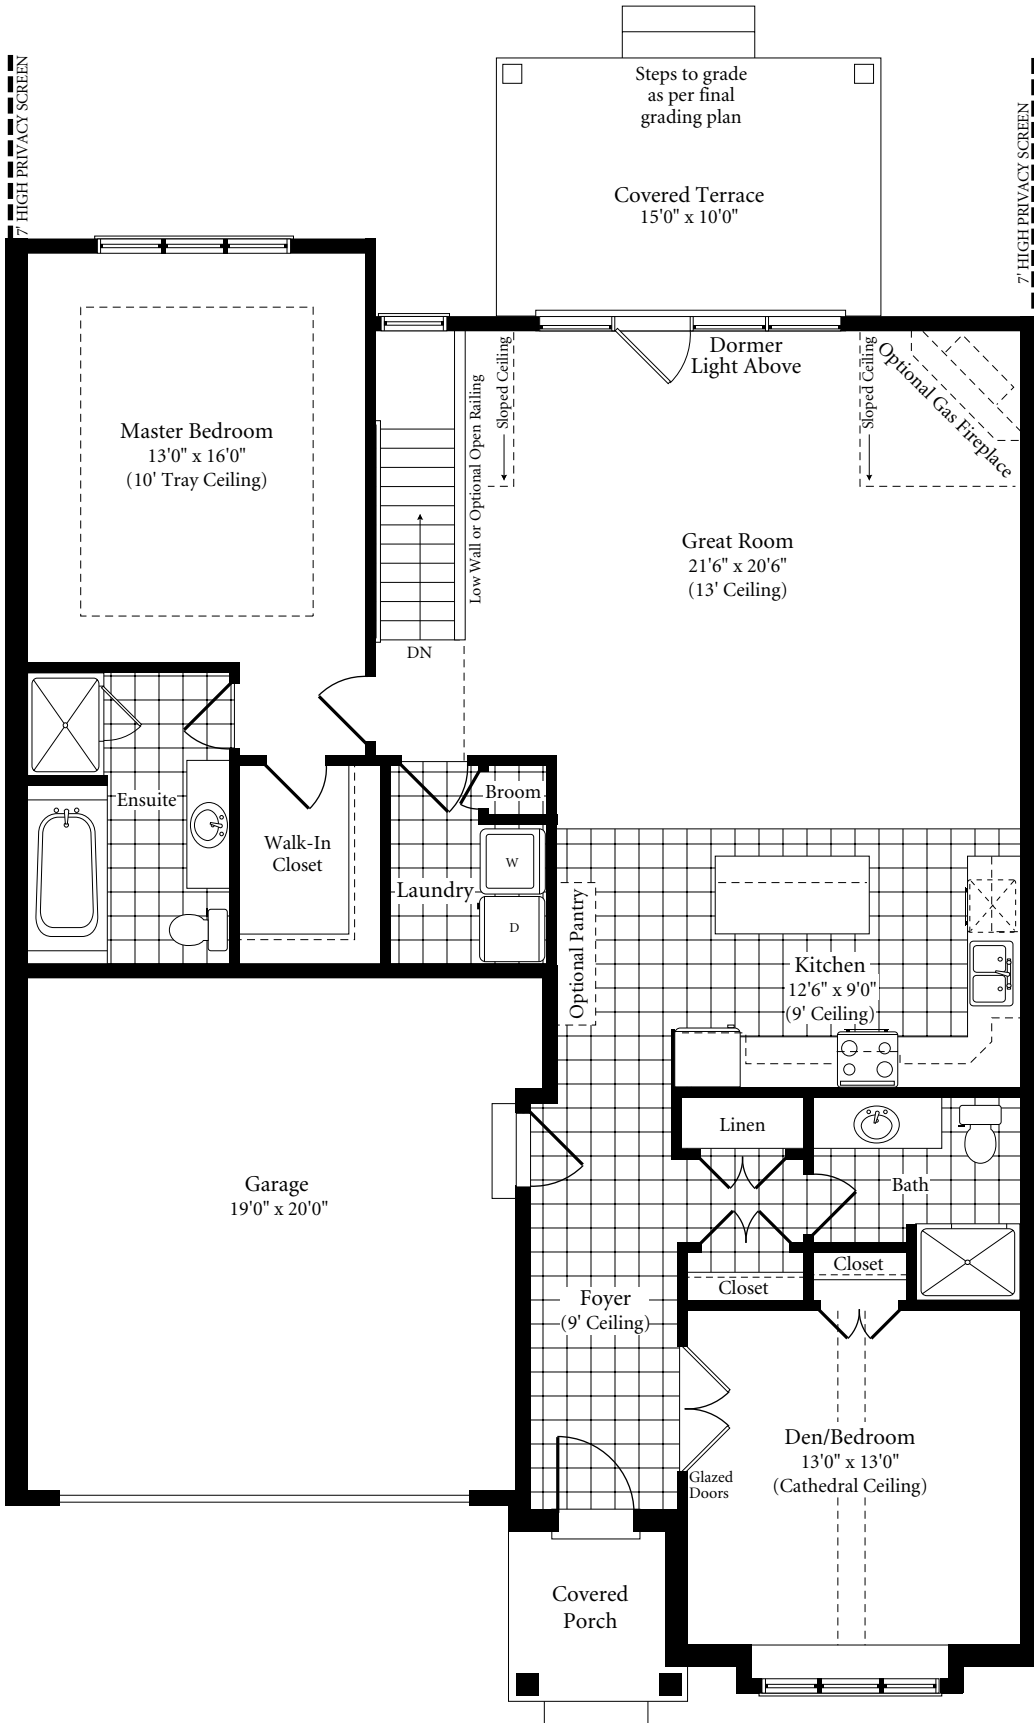

LINDEN INTERIOR UNIT

1552 Square Feet • Optional 812 sq. ft. Basement

MAIN FLOOR
1552 SQ. FT.

OPTIONAL
FINISHED
BASEMENT
812 SQ. FT.

All dimensions are approximate and generally comprise the greater width by the greater length. Actual usable floor area may vary from that stated, which includes open areas and areas finished below grade where applicable. Elevation renderings are Artists' concepts and may vary according to floor plan configurations. See Sales Representative for details. E & OE.