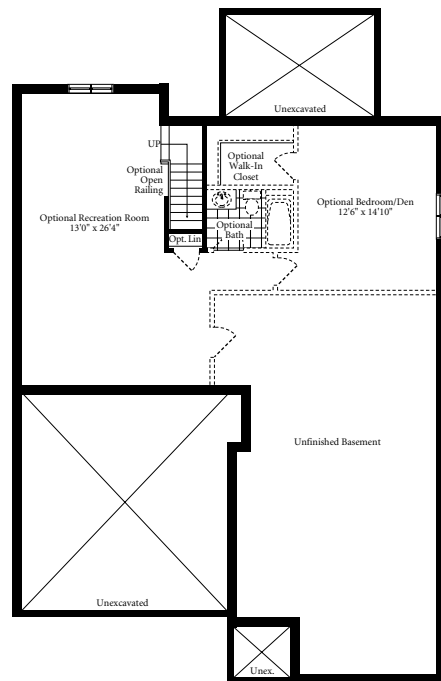

# LINDEN END UNIT

1552 Square Feet • Optional 812 sq. ft. Basement

MAIN FLOOR  
1552 SQ. FT.

OPTIONAL  
FINISHED  
BASEMENT  
812 SQ. FT.

All dimensions are approximate and generally comprise the greater width by the greater length. Actual usable floor area may vary from that stated, which includes open areas and areas finished below grade where applicable. Elevation renderings are Artists' concepts and may vary according to floor plan configurations. See Sales Representative for details. E & OE.