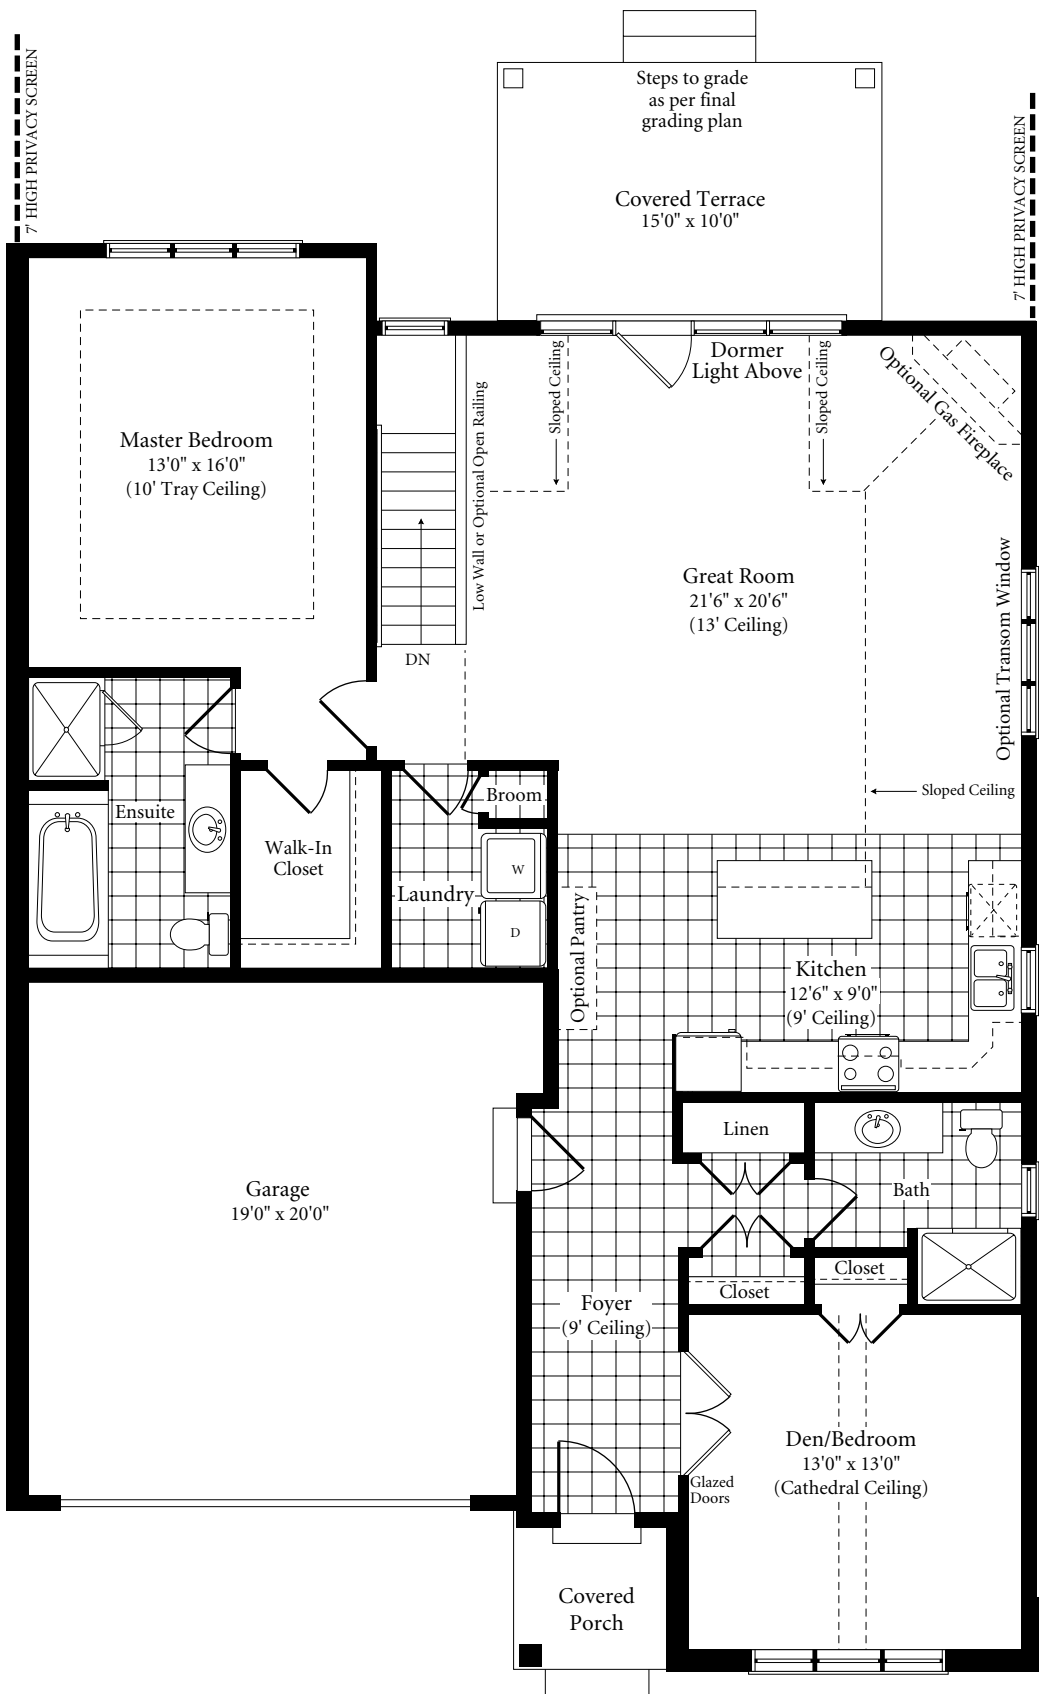

# LINDEN END UNIT

1552 Square Feet • Optional 812 sq. ft. Basement

MAIN FLOOR  
1552 SQ. FT.

OPTIONAL  
FINISHED  
BASEMENT  
812 SQ. FT.

All dimensions are approximate and generally comprise the greater width by the greater length. Actual usable floor area may vary from that stated, which includes open areas and areas finished below grade where applicable. Elevation renderings are Artists' concepts and may vary according to floor plan configurations. See Sales Representative for details. E & OE.