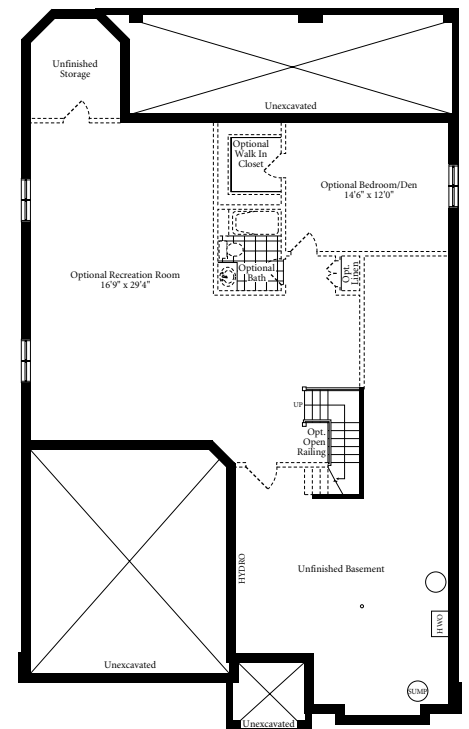

OAK A

1870 Square Feet • Optional 1110 sq. ft. Basement

MAIN FLOOR
1870 SQ. FT.

OPTIONAL
FINISHED
BASEMENT
1110 SQ. FT.

All dimensions are approximate and generally comprise the greater width by the greater length. Actual usable floor area may vary from that stated, which includes open areas and areas finished below grade where applicable. Elevation renderings are Artists' concepts and may vary according to floor plan configurations. See Sales Representative for details. E & OE.