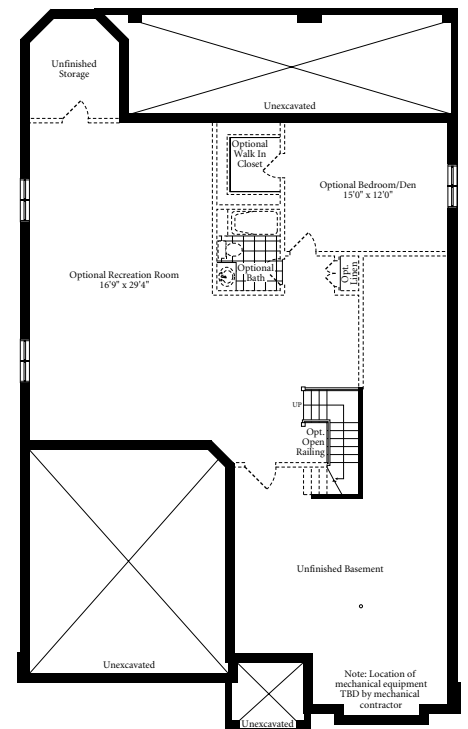

OAK A

1870 Square Feet • Optional 1110 sq. ft. Basement

MAIN FLOOR
1870 SQ. FT.

OPTIONAL FINISHED BASEMENT
1110 SQ. FT.

All dimensions are approximate and generally comprise the greater width by the greater length. Actual usable floor area may vary from that stated, which includes open areas and areas finished below grade where applicable. Elevation renderings are Artists' concepts and may vary according to floor plan configurations. See Sales Representative for details. E & OE.