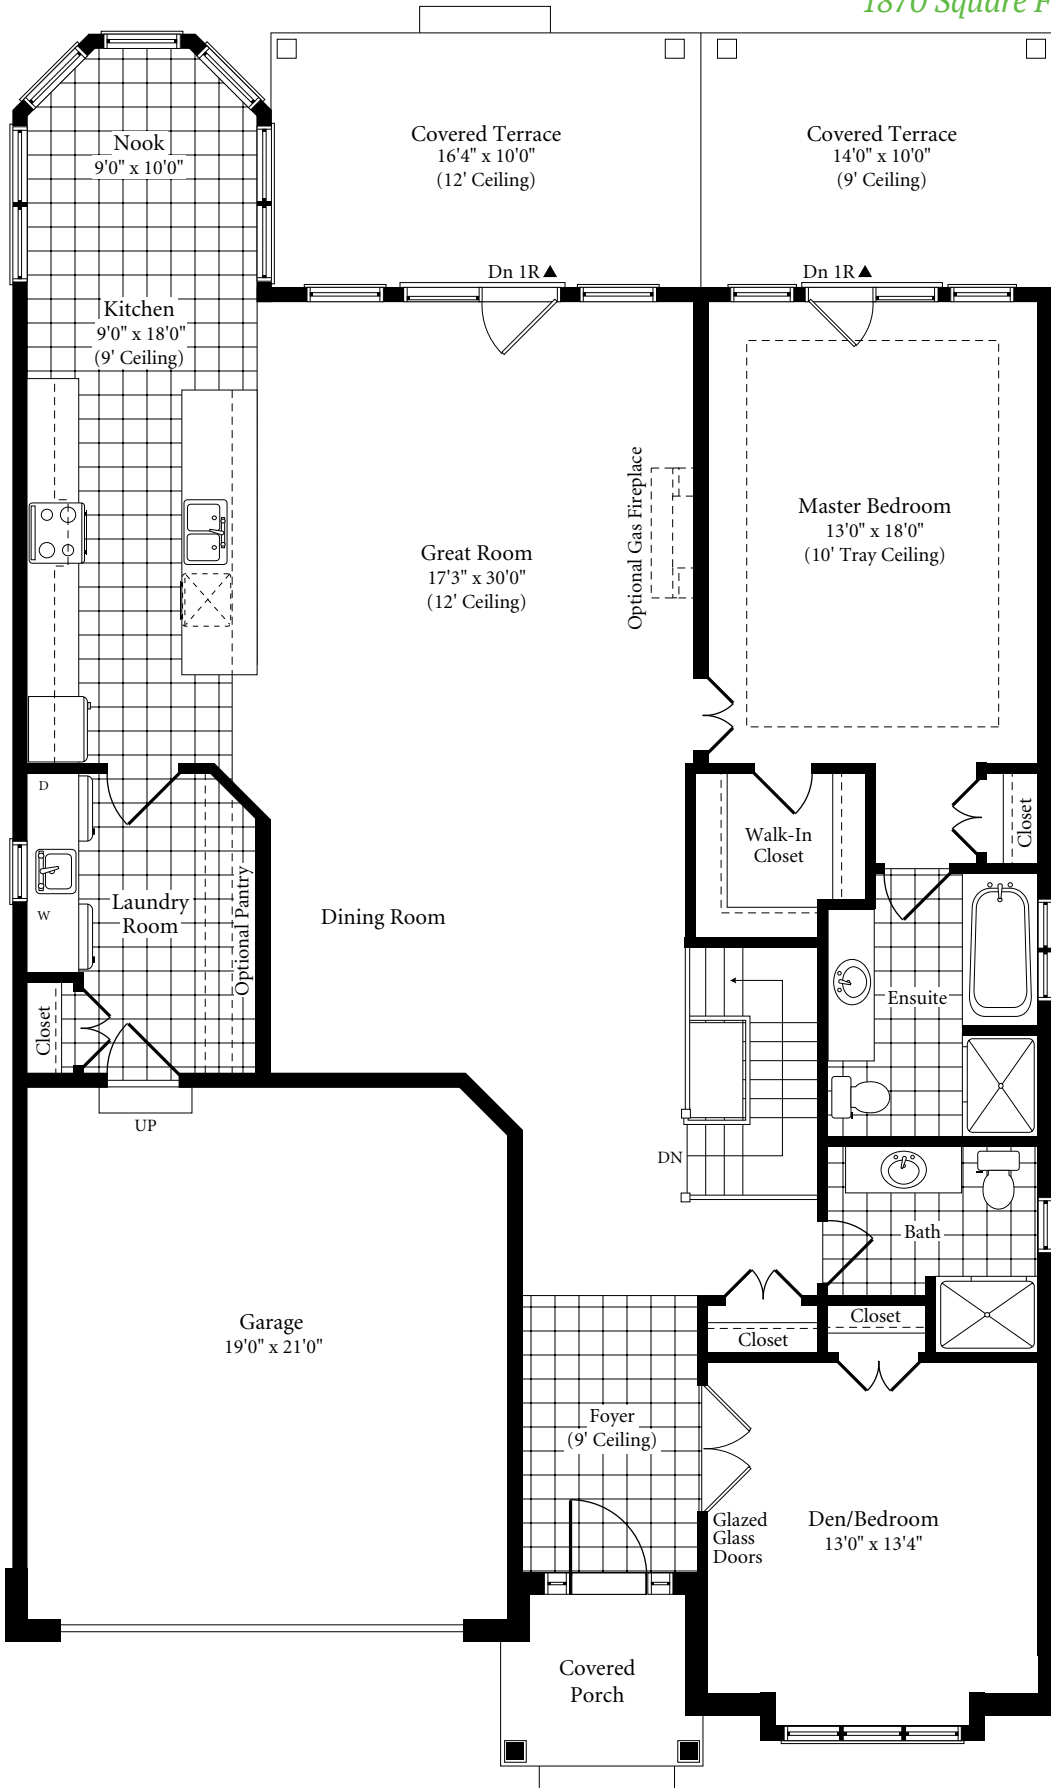

OAK A

1870 Square Feet • Optional 1110 sq. ft. Basement

MAIN FLOOR
1870 SQ. FT.

OPTIONAL
FINISHED
BASEMENT
1110 SQ. FT.

All dimensions are approximate and generally comprise the greater width by the greater length. Actual usable floor area may vary from that stated, which includes open areas and areas finished below grade where applicable. Elevation renderings are Artists' concepts and may vary according to floor plan configurations. See Sales Representative for details. E & OE.