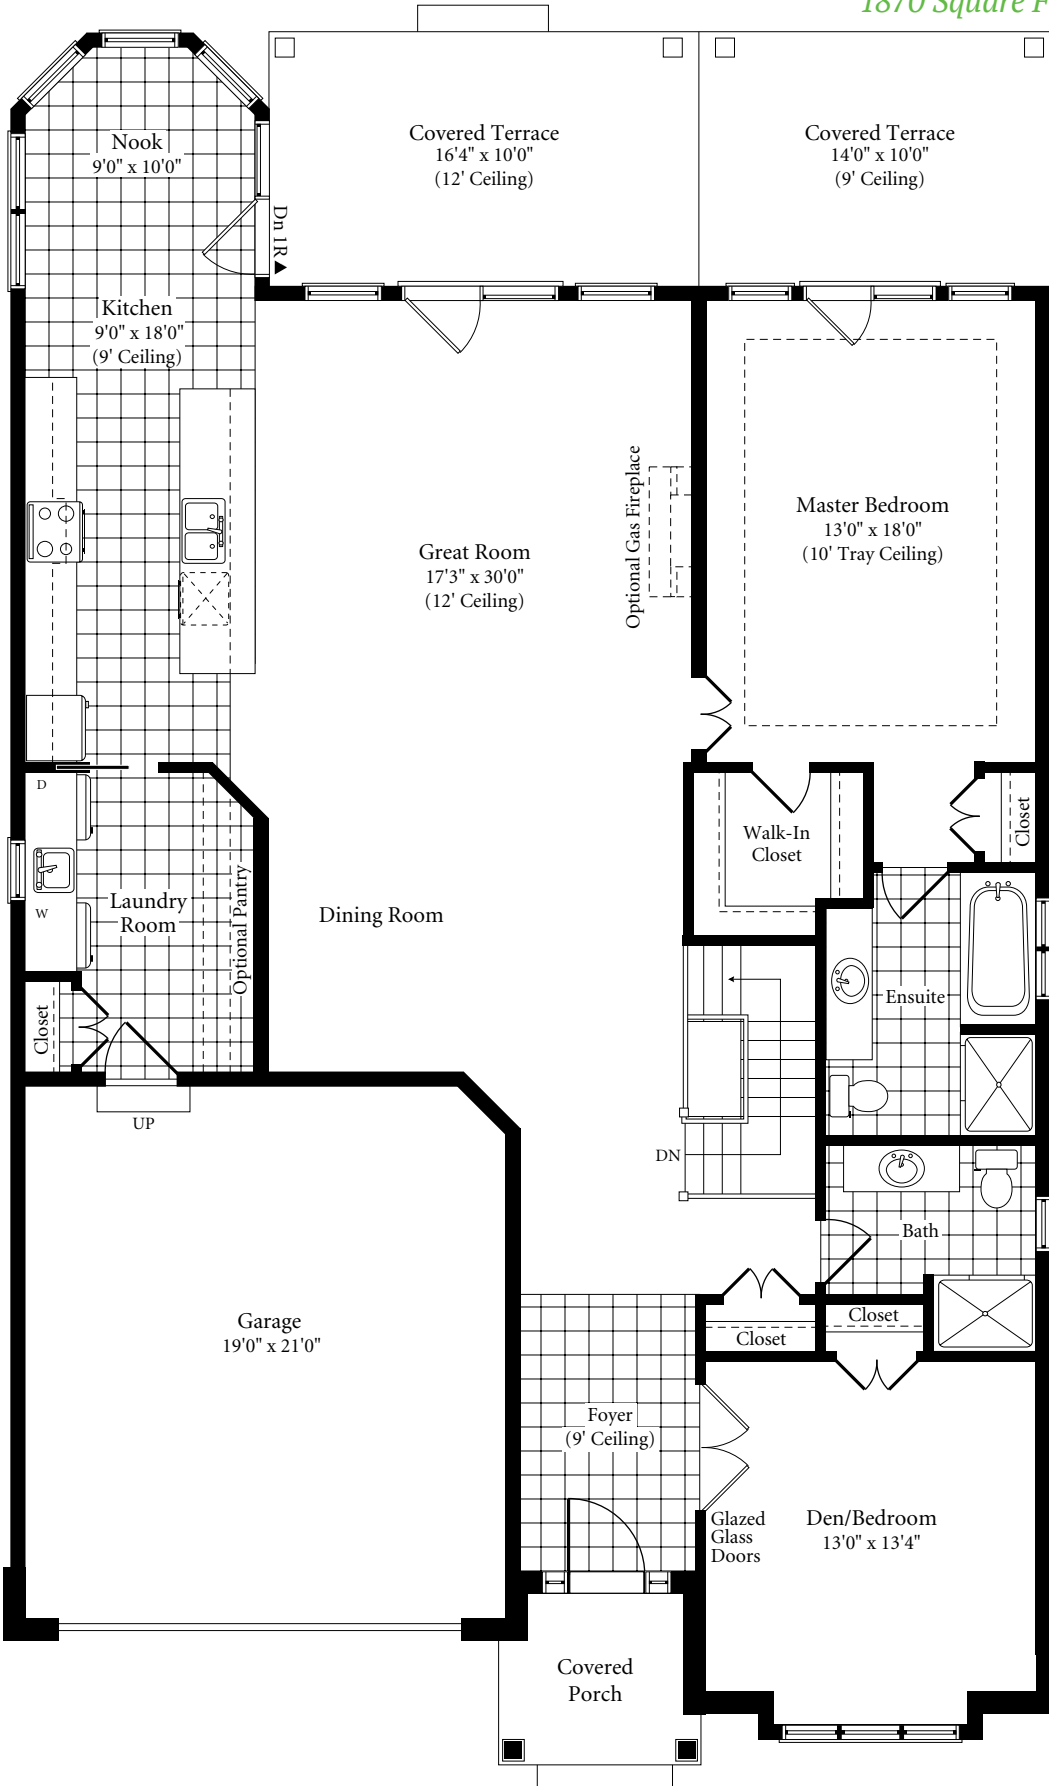

OAK A

1870 Square Feet • Optional 1110 sq. ft. Basement

MAIN FLOOR
1870 SQ. FT.

OPTIONAL FINISHED BASEMENT
1110 SQ. FT.

All dimensions are approximate and generally comprise the greater width by the greater length. Actual usable floor area may vary from that stated, which includes open areas and areas finished below grade where applicable. Elevation renderings are Artists' concepts and may vary according to floor plan configurations. See Sales Representative for details. E & OE.